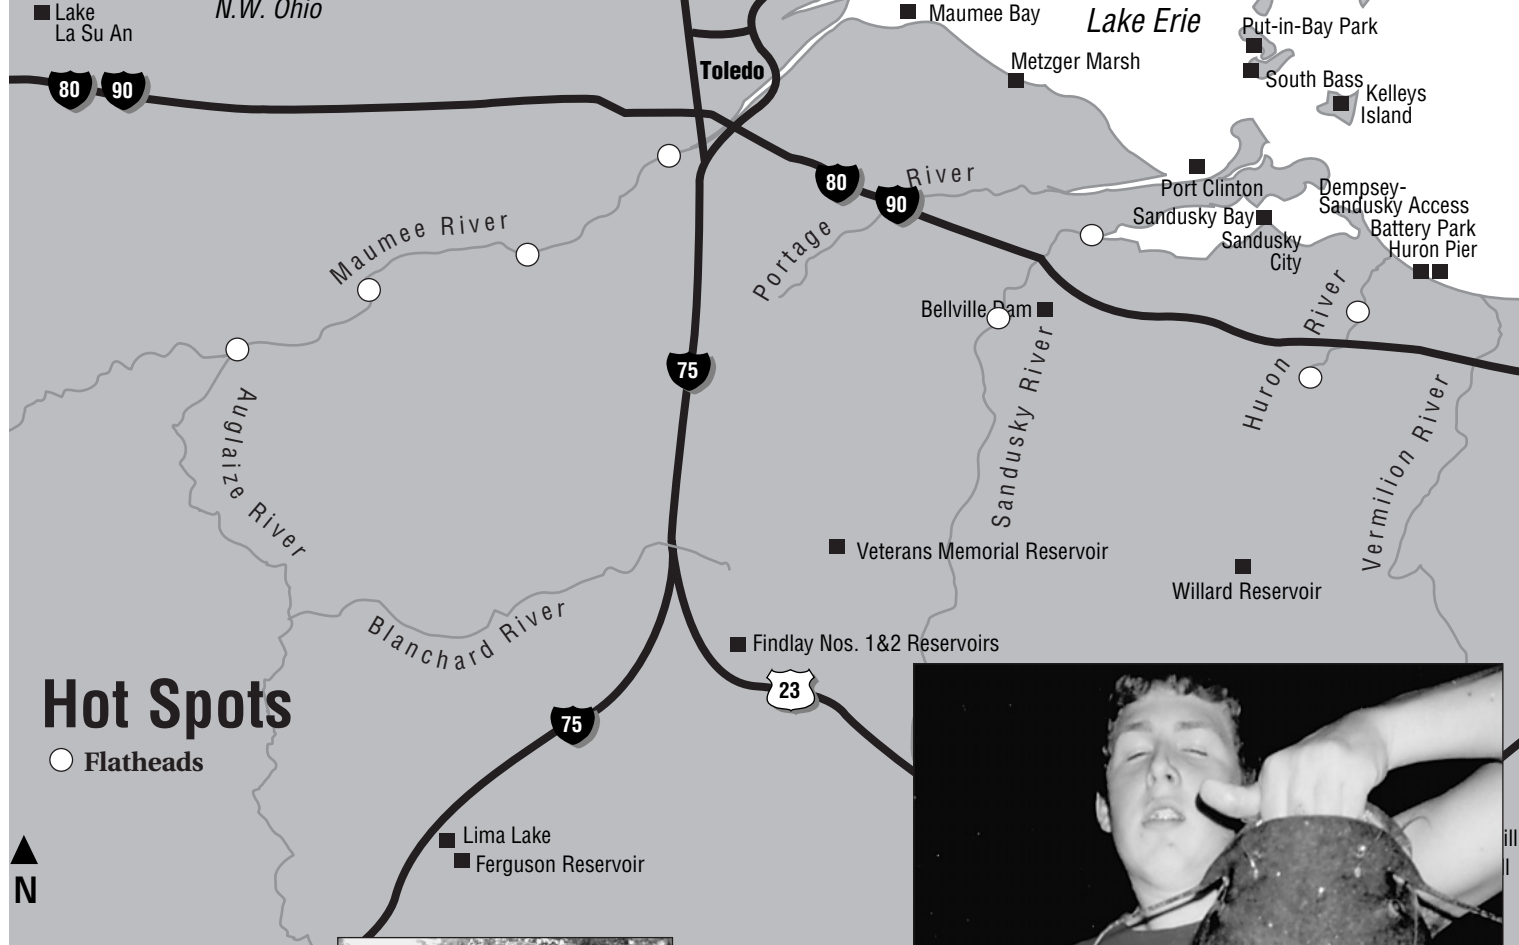

Further afield, the Black Fork of the Mohican River, which passes through Charles Mill Reservoir east of Mansfield, also has some flatheads.

"You have to have live bait, unlike channel catfish," the biologist noted. Small bluegills are preferred, though creek chubs, small suckers, or small gizzard shad also will work.

Some anglers also catch flatheads on trotlines, but, Goedde added, "they are more exciting on hook and line."

Typical Maumee River flatheads are 20 to 30 inches long and 3 to 15 pounds, for which four to six-inch bluegills are ideal bait. But Maumee flatheads may grow to as large as 50 pounds and 40 inches long. Use larger baits when you expect to target larger fish.

Imagine, then, what catching the state record flathead must have been like. It was 58-5/8 inches long and went 76 1/2 pounds. It was taken from Clendening Reservoir in Harrison County in 1979.

One simple telltale field mark that helps discern a flathead from a channel catfish is that flatheads, like brown bullheads, have square tails. Channel cats have forked tails.

Flatheads also have, well, flat heads — between the eyes — plus a lower jaw longer than the upper jaw. It is sort of an underbite. Sometimes they also are called shovelheads.

Flatheading can be done anytime, but by day it is better to try deeper pools. After dark the big boys come from the deep to feed in nearby

Hot Spots

- Flatheads

Unlike Bedal, biologist Goedde prefers to tightline for flatheads, with a sinker on the bottom and a hook or two stacked above. "You have to keep it [bait] off the bottom a little bit for flatheads," he said.

He suggests running the hook under the baitfish's dorsal fin so it can swim about. But if a big flathead is around, the bluegill won't swim far.

Contact Steve Pollick at: spollick@theblade.com or 419-724-6068.

Right; An Ohio stream angler displays a flathead catfish.