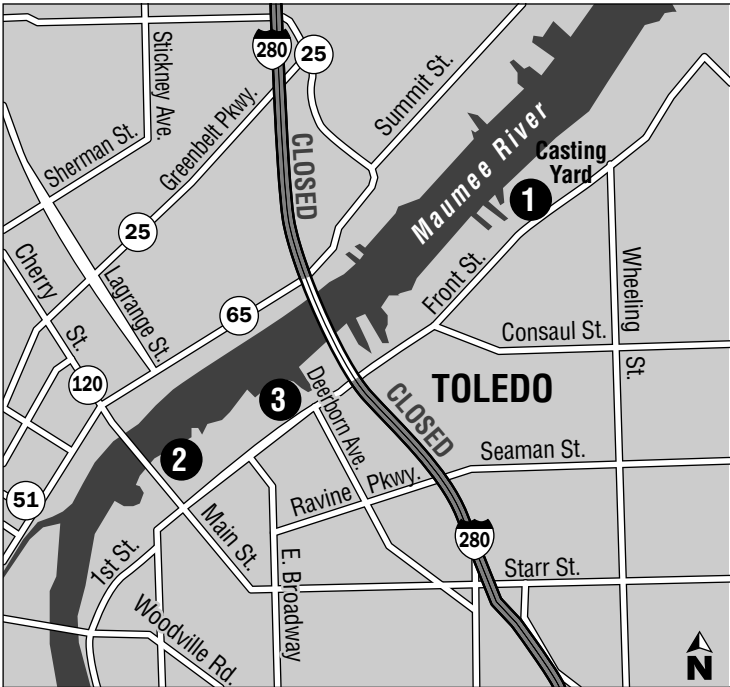

# SKYWAY DEDICATION

- 1** Main event parking
- 2** Arena parking (Run/walk & flag Bearers)
- 3** Marina District parking (Handicapped)