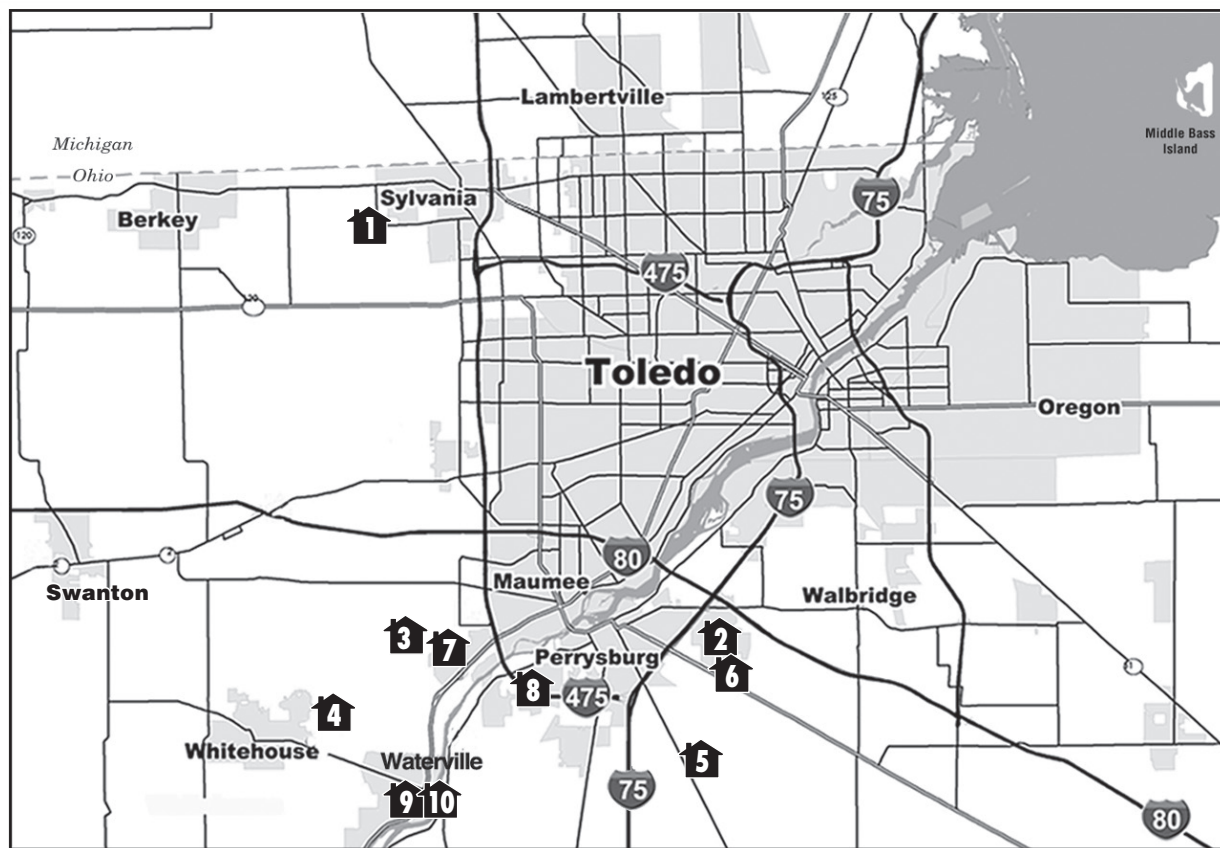

5

Eckel Trace Subdivision A WestValley Community

Lot Sales from $39,900
Plat Two Now Open
Located on the Southeast corner 199
and Eckel Junction Rd.
Single Family Homes
Bring Your Own Builder
Perrysburg Township Perrysburg Schools
Contact Cheryl at 419-578-2000 or
cburton@westvalley.ws

6

FRIENDLY VILLAGE 419-666-1515
MEADOWS OF PERRYSBURG
419-662-6557
PERRYSBURG ESTATES
419-874-4733

HOMES STARTING AT $600 PER MO.
Located on Oregon Rd. between 795 &
SRT. 20 in Perrysburg Twp.
Rossford Schools.
5 miles from Crossroads Shopping.
Pet Friendly Communities

7

ONLY 5 LOTS REMAINING

For a Video Tour and Resident
Testimonials GO TO:
www.watersidehomes.com
Minutes from Fallen Timbers Mall
Monclova Rd. 1.5 miles West of St. Lukes.
SALES OFFICE OPEN SAT-SUN 1-4 pm
419-460-0321
*A HOPA Community
Facebook.com/gdltd

8

HULL PRAIRIE FARMS PERRYSBURG COMMUNITY

Personalized Designed Homes
Starting @ $250,000 w/lot
Directions: Call 419-346-7035
www.SlaskeBuilding.com

9

Lots Now Available in Greycliffe & Wrenwood Communities

Call today for your Personal Tour

DOUGHOWARD.mobile@gmail.com

419-467-5765

10

Coventry Glen New community in Waterville,

just off of Dutch Rd.
CUSTOM BUILT - SINGLE FAMILY
HOMES W/LARGE LOTS
Katrina Birr
419-704-0804
www.mylesdevelopment.com

SUBSCRIPTIONS.

For home delivery
Call (419) 724-6300

THE BLADE

Place An Ad In toledoBlade.com | homes

Space reservation/cancellation deadlines

Classified In-Column Ads
Thursday at 2:30 p.m.

Open House Listings
Wednesday at Noon

Agents' Choice
Builders' Best
Rental Guide
HOMES Display Advertising
Tuesday, 2:30 p.m.

Call your Blade representative
or 419-724-6500 today!

THE BLADE
toledoblade.com