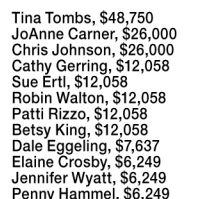

1989 TOP 10

69-66-71-206
72-68-68-208
70-70-68-208
68-69-71-208
70-75-64-209
72-71-66-209
68-70-71-209
71-71-68-210
73-72-66-211
71-74-66-211
71-70-70-211
71-70-70-211

69-66-71-206
72-68-68-208
70-70-68-208
68-69-71-208
70-75-64-209
72-71-66-209
68-70-71-209
71-71-68-210
73-72-66-211
71-74-66-211
71-70-70-211
71-70-70-211

■ **RECAP:** Moving to a new home at Highland Meadows and being contested over 54 holes for the first time, the Farr saw Penny Hammel make her move in the second round on her way to becoming the first two-time Toledo champ. Hammel fired a 5-under 66 to go to 7-under 135 for the tournament and take a two-shot lead on Liselotte Neumann. In the final round, a bogey at No. 10 dropped Hammel into a tie with Betsy King. Neumann and Nancy Lopez were a shot behind. But Hammel's closing 71 was enough to win the championship.

■ **THE HAMMEL FILE:** Became the first two-time Farr champion (Kelly Robbins later matched that feat and Se Ri Pak would far surpass it).

■ **THE TOMBS FILE:** The Farr stands as the only win of Tombs' career. She had her most successful financial season in 1993, when she won $68,592.

1991 TOP 10

69-66-70-205
67-70-68-205
71-66-71-208
71-71-67-209
74-70-66-210
71-68-71-210
68-71-71-210
70-68-72-210
72-72-67-211
72-70-69-211
72-68-71-211
68-72-71-211
69-70-72-211

x-Alice Miller, $52,500
Deb Richard, $32,375
Lynn Connelly, $23,625
Laurie Rinker, $18,375
Chris Johnson, $12,483
Kay Cockerill, $12,483
Vicki Goetze (amateur)
Dale Eggeling, $12,483
Katie Peterson, $7,502
Lynn Adams, $7,502
Judy Dickinson, $7,502
Nancy Rubin, $7,502
Carolyn Hill, $7,502
x-won sudden death playoff

■ **RECAP:** Amateur Vicki Goetze was the first-round story with a 68 that left her one shot off Deb Richard's lead. A second-round 66 gave Alice Miller a two-stroke edge over Richard, and the latter authored a final-round 68 to tie things and prompt the Farr's first playoff. And what a playoff it was, with Miller winning on the third hole of sudden death with a 14-foot birdie putt. The triumph ended a six-year drought for Miller.

■ **THE MILLER FILE:** From 1983-85, Miller won seven titles, including a major (the Nabisco Dinah Shore), and earned more than $600,000.