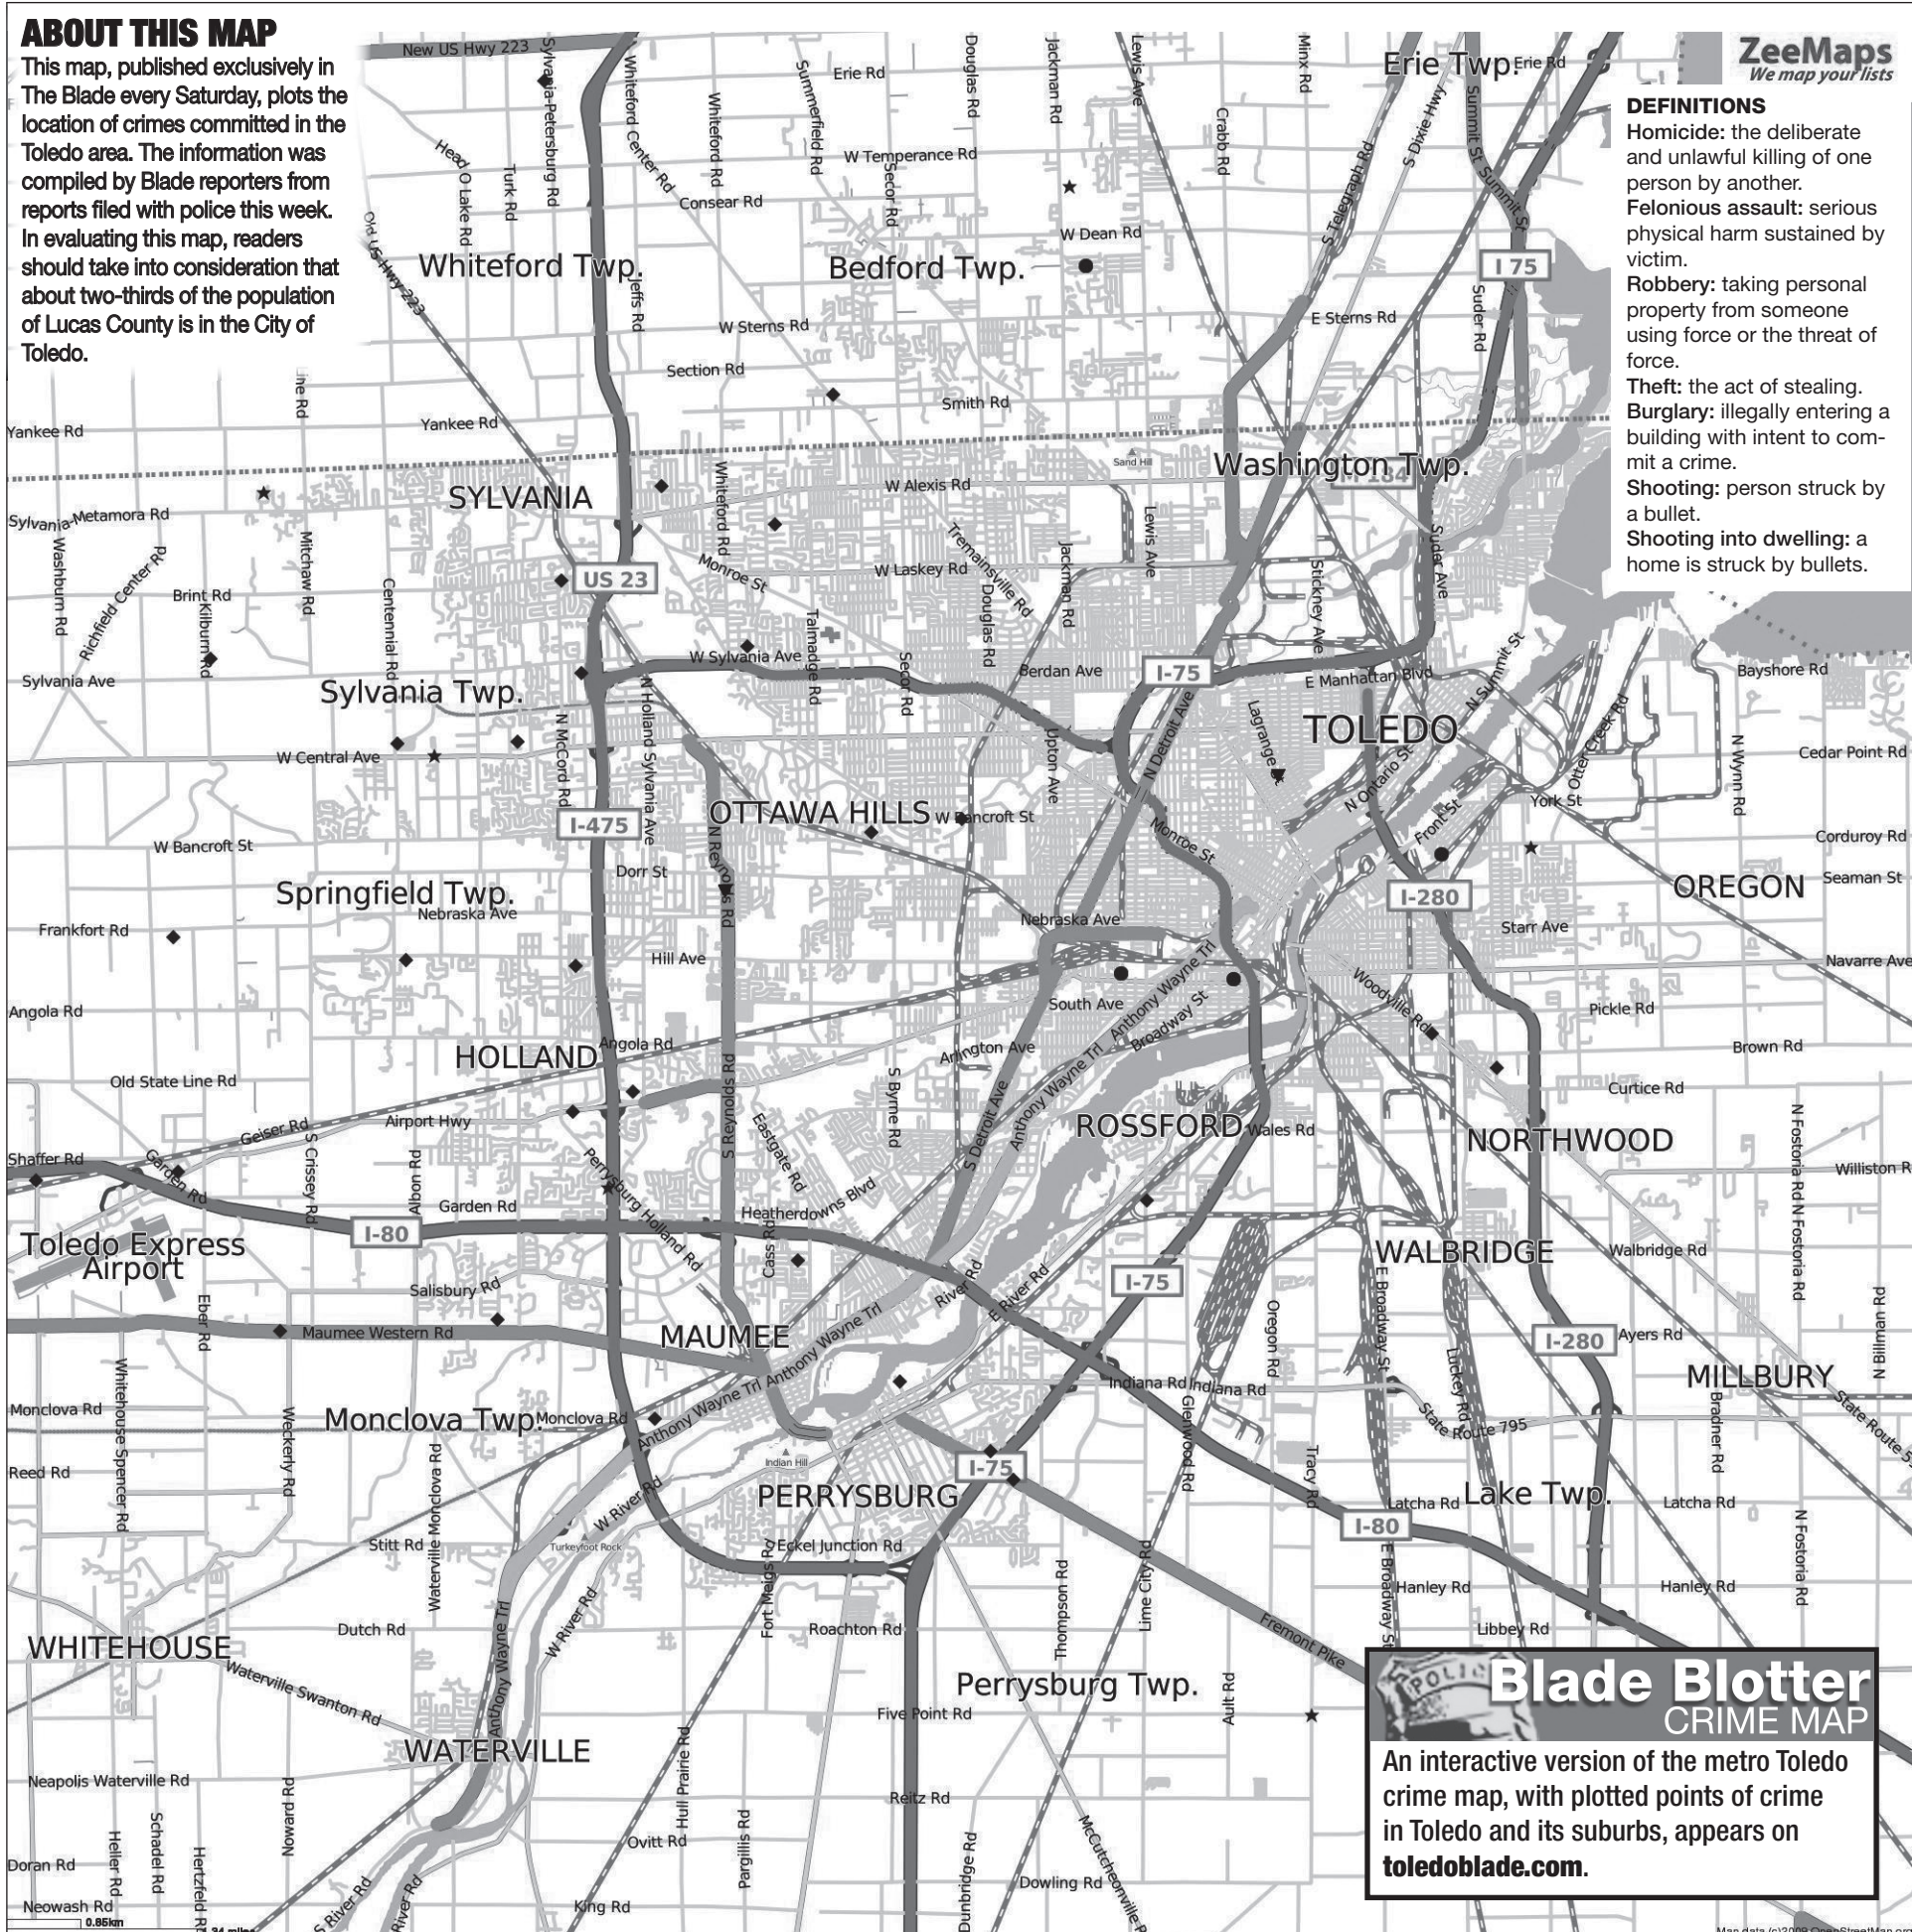

# CRIME WATCH

Police reports in and around Toledo

### ABOUT THIS MAP

This map, published exclusively in *The Blade* every Saturday, plots the location of crimes committed in the Toledo area. The information was compiled by Blade reporters from reports filed with police this week. In evaluating this map, readers should take into consideration that about two-thirds of the population of Lucas County is in the City of Toledo.

**ZeeMaps**  
We map your lists

**Blade Blotter**  
CRIME MAP

An interactive version of the metro Toledo crime map, with plotted points of crime in Toledo and its suburbs, appears on [toledoblade.com](http://toledoblade.com).

Map data (c)2009 OpenStreetMap.org