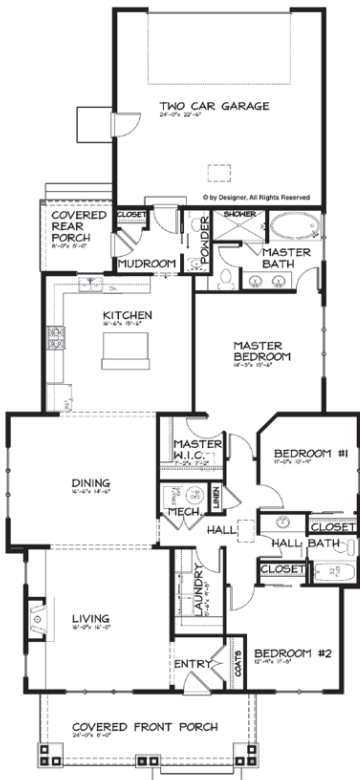

Perfect for a Narrow Lot

Beautifully detailed porch columns contribute to the Craftsman styling of the exterior.

1,915 square feet

HOTW150031 Details

- Bedrooms: 3
- Baths: 2½
- Dimensions: 40'0" x 86'0"
- Framing: 2 x 6
- Foundation Options: Crawlspaces

This attractive Craftsman home is a great choice for a narrow lot. The rear-loading garage keeps the front clear to show off the wide porch and dormer. Inside, a fireplace warms the living room, which flows into the dining room and then the kitchen. A snack-bar island makes this space a welcoming hangout. Bringing in groceries from the two-car garage is easy, with just a short passage to the kitchen and a closet along the way. At night, relax in the master suite's large shower or separate tub. Two additional bedrooms share a hall bath and easy access to the laundry room.

Just 40 feet wide, the layout makes excellent use of every square foot of space.