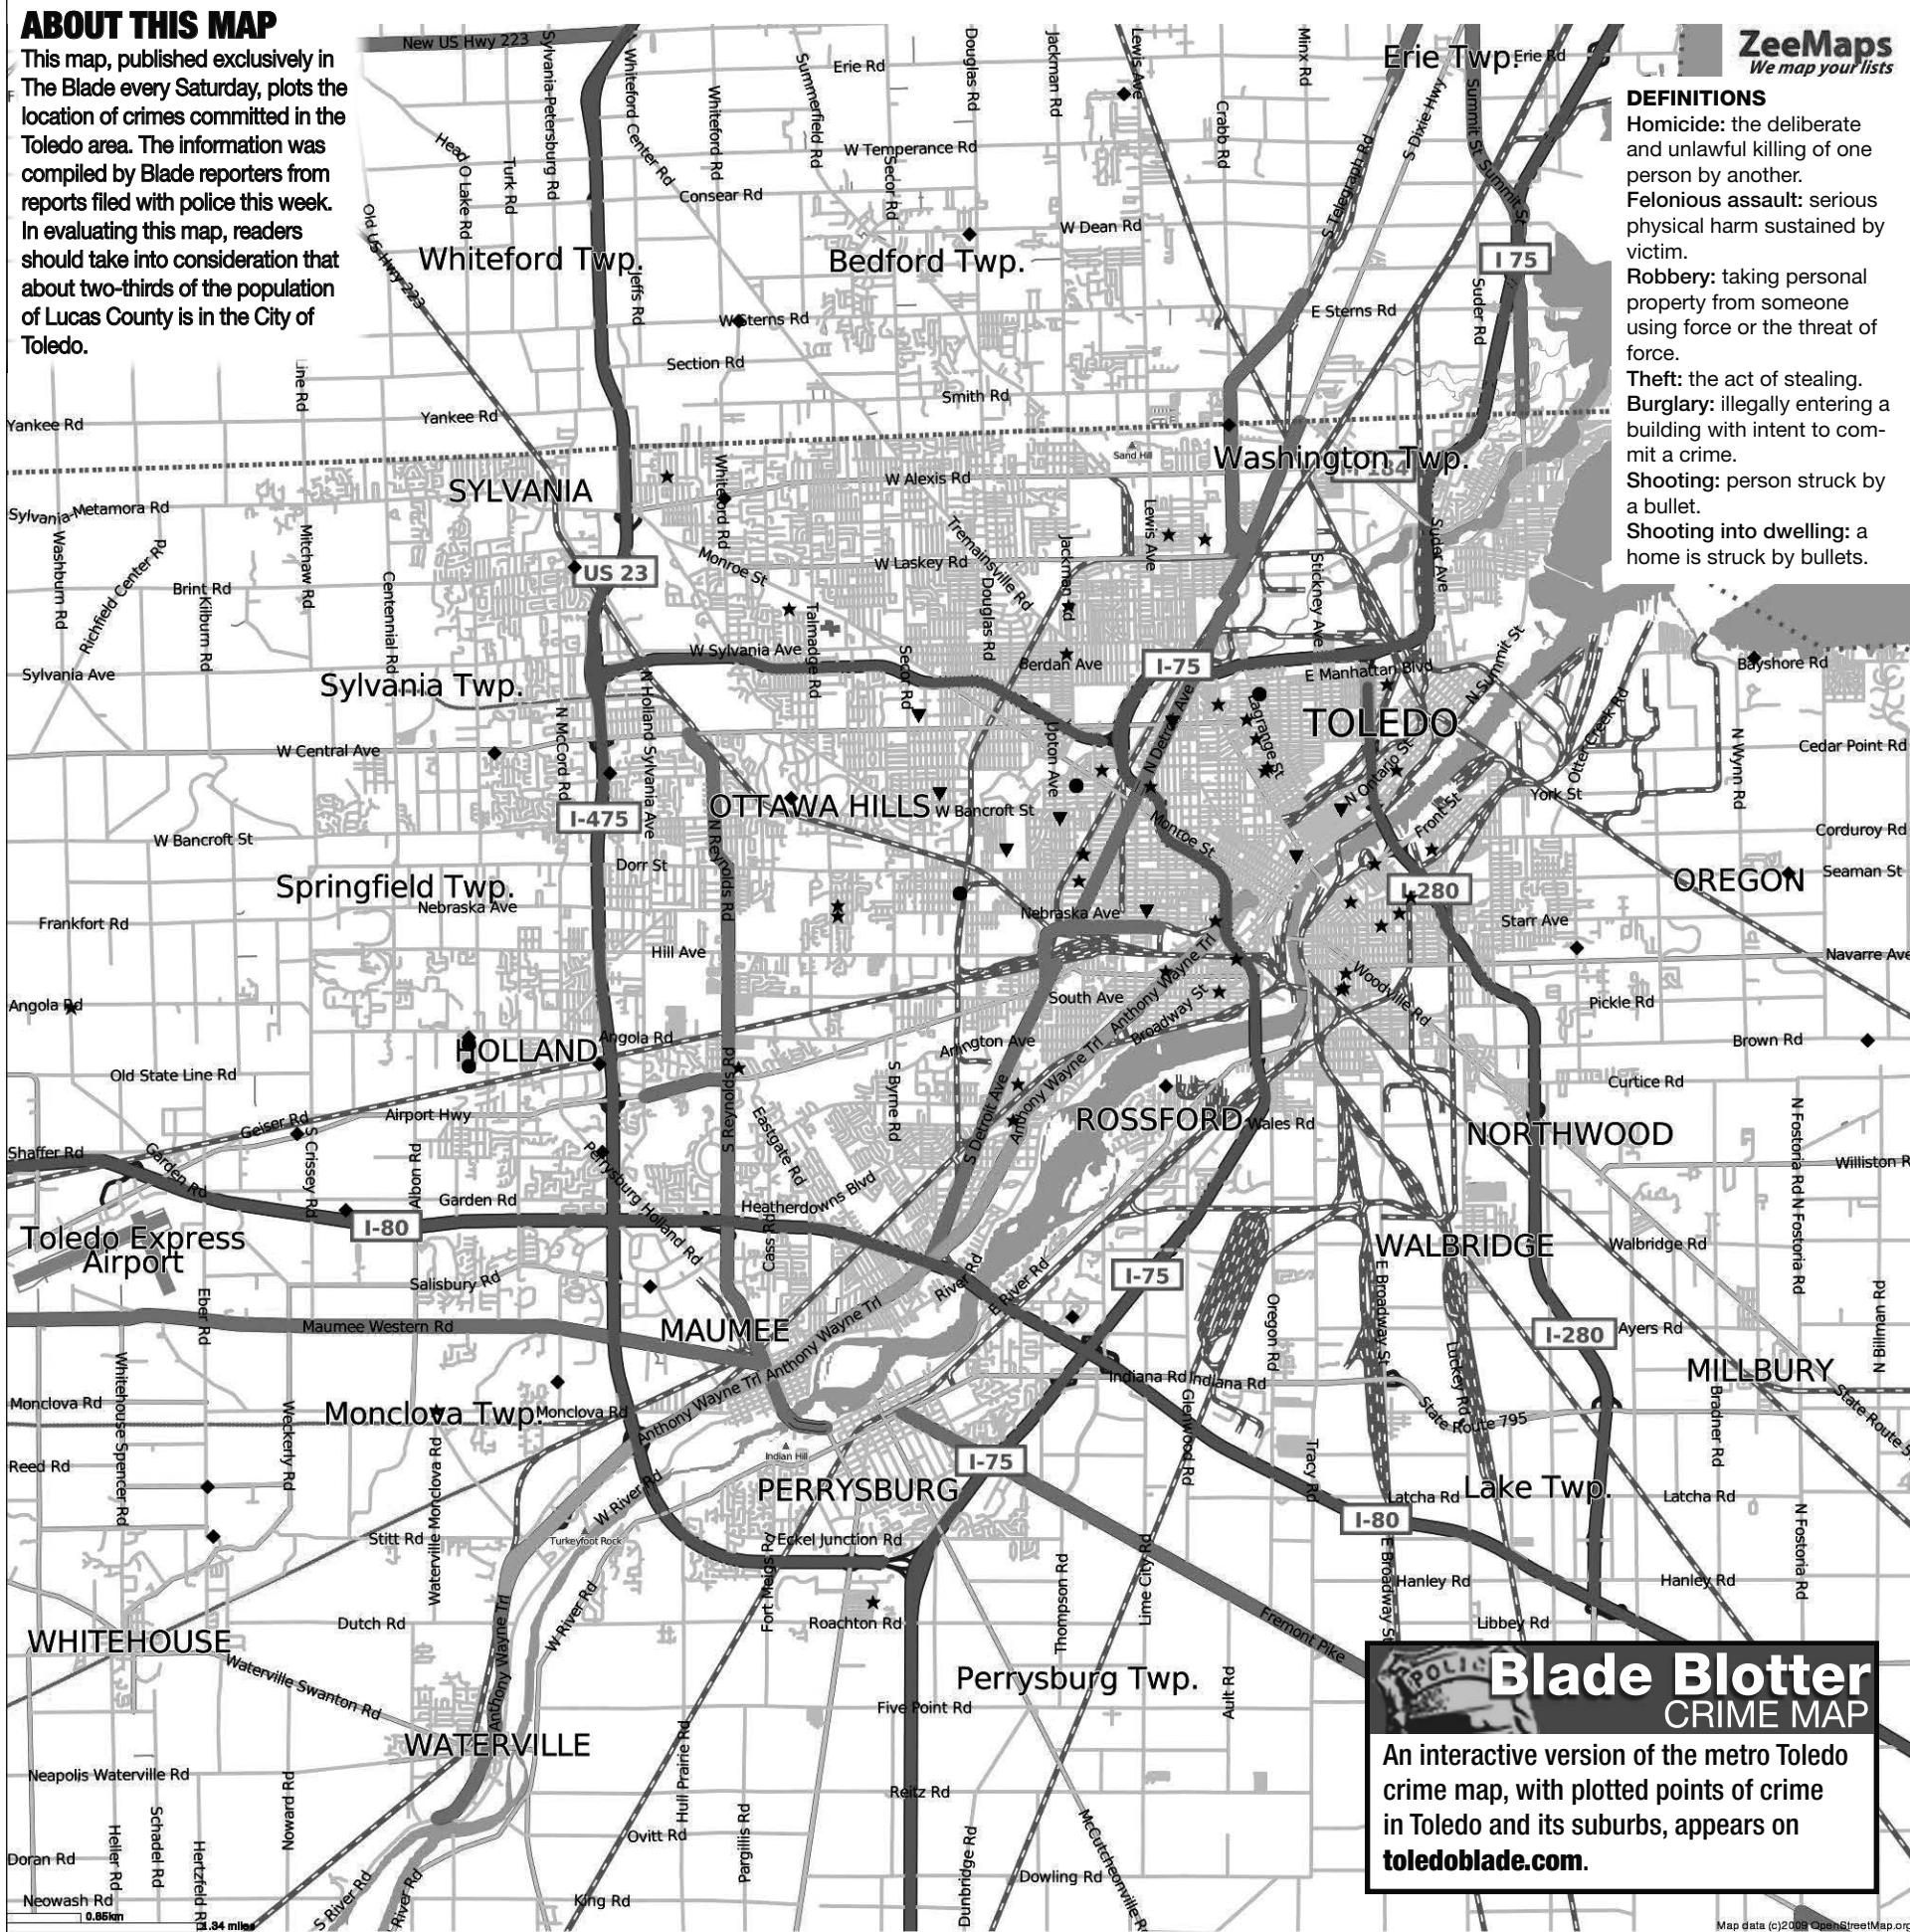

### ABOUT THIS MAP

This map, published exclusively in The Blade every Saturday, plots the location of crimes committed in the Toledo area. The information was compiled by Blade reporters from reports filed with police this week. In evaluating this map, readers should take into consideration that about two-thirds of the population of Lucas County is in the City of Toledo.

**ZeeMaps**  
We map your lists

**Blade Blotter**  
CRIME MAP

An interactive version of the metro Toledo crime map, with plotted points of crime in Toledo and its suburbs, appears on [toledoblade.com](http://toledoblade.com).